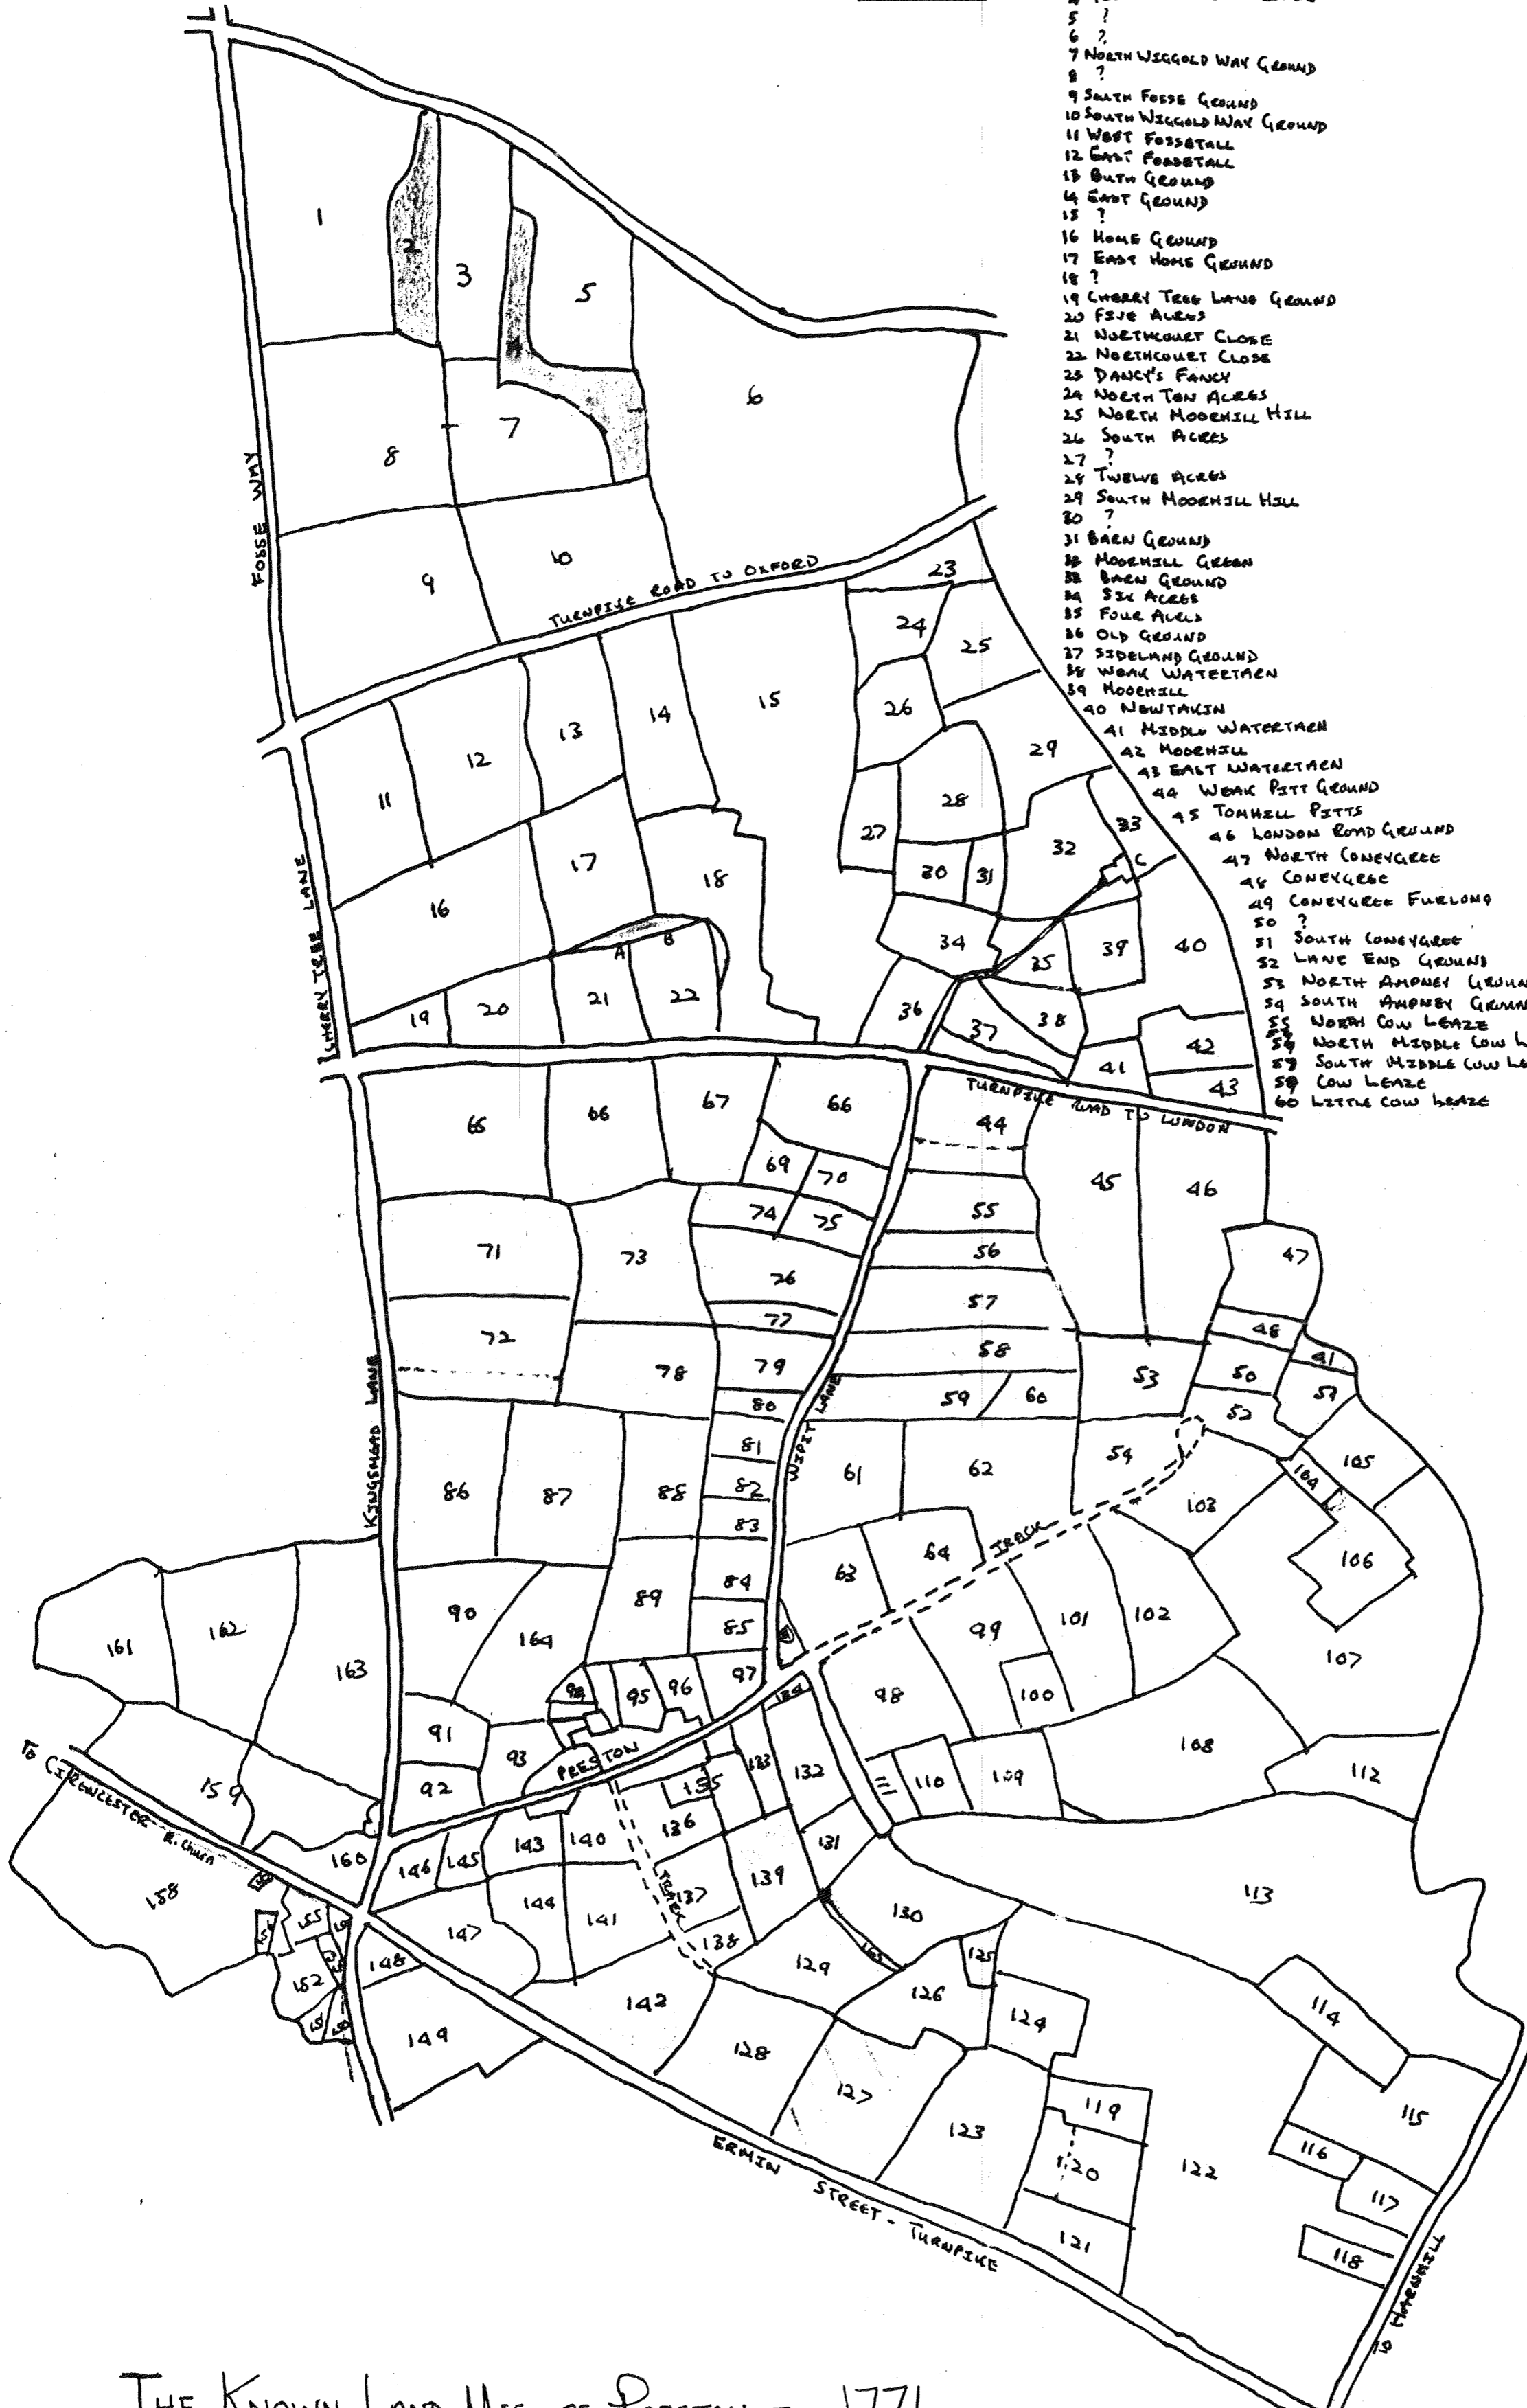

NEW FARMS

- A NOCOTT, lower
- B NOCOTT
- C MERZILL
- WHEAT
- BARLEY
- CLOVER
- MEADOW
- OATS
- BEANS
- PEAS
- WOOD
- TURNIPS
- ST. FOWN.

THE KNOWN LAND USE OF PRESTON IN 1771.

SCALE 6 INCHES TO 1 MILE